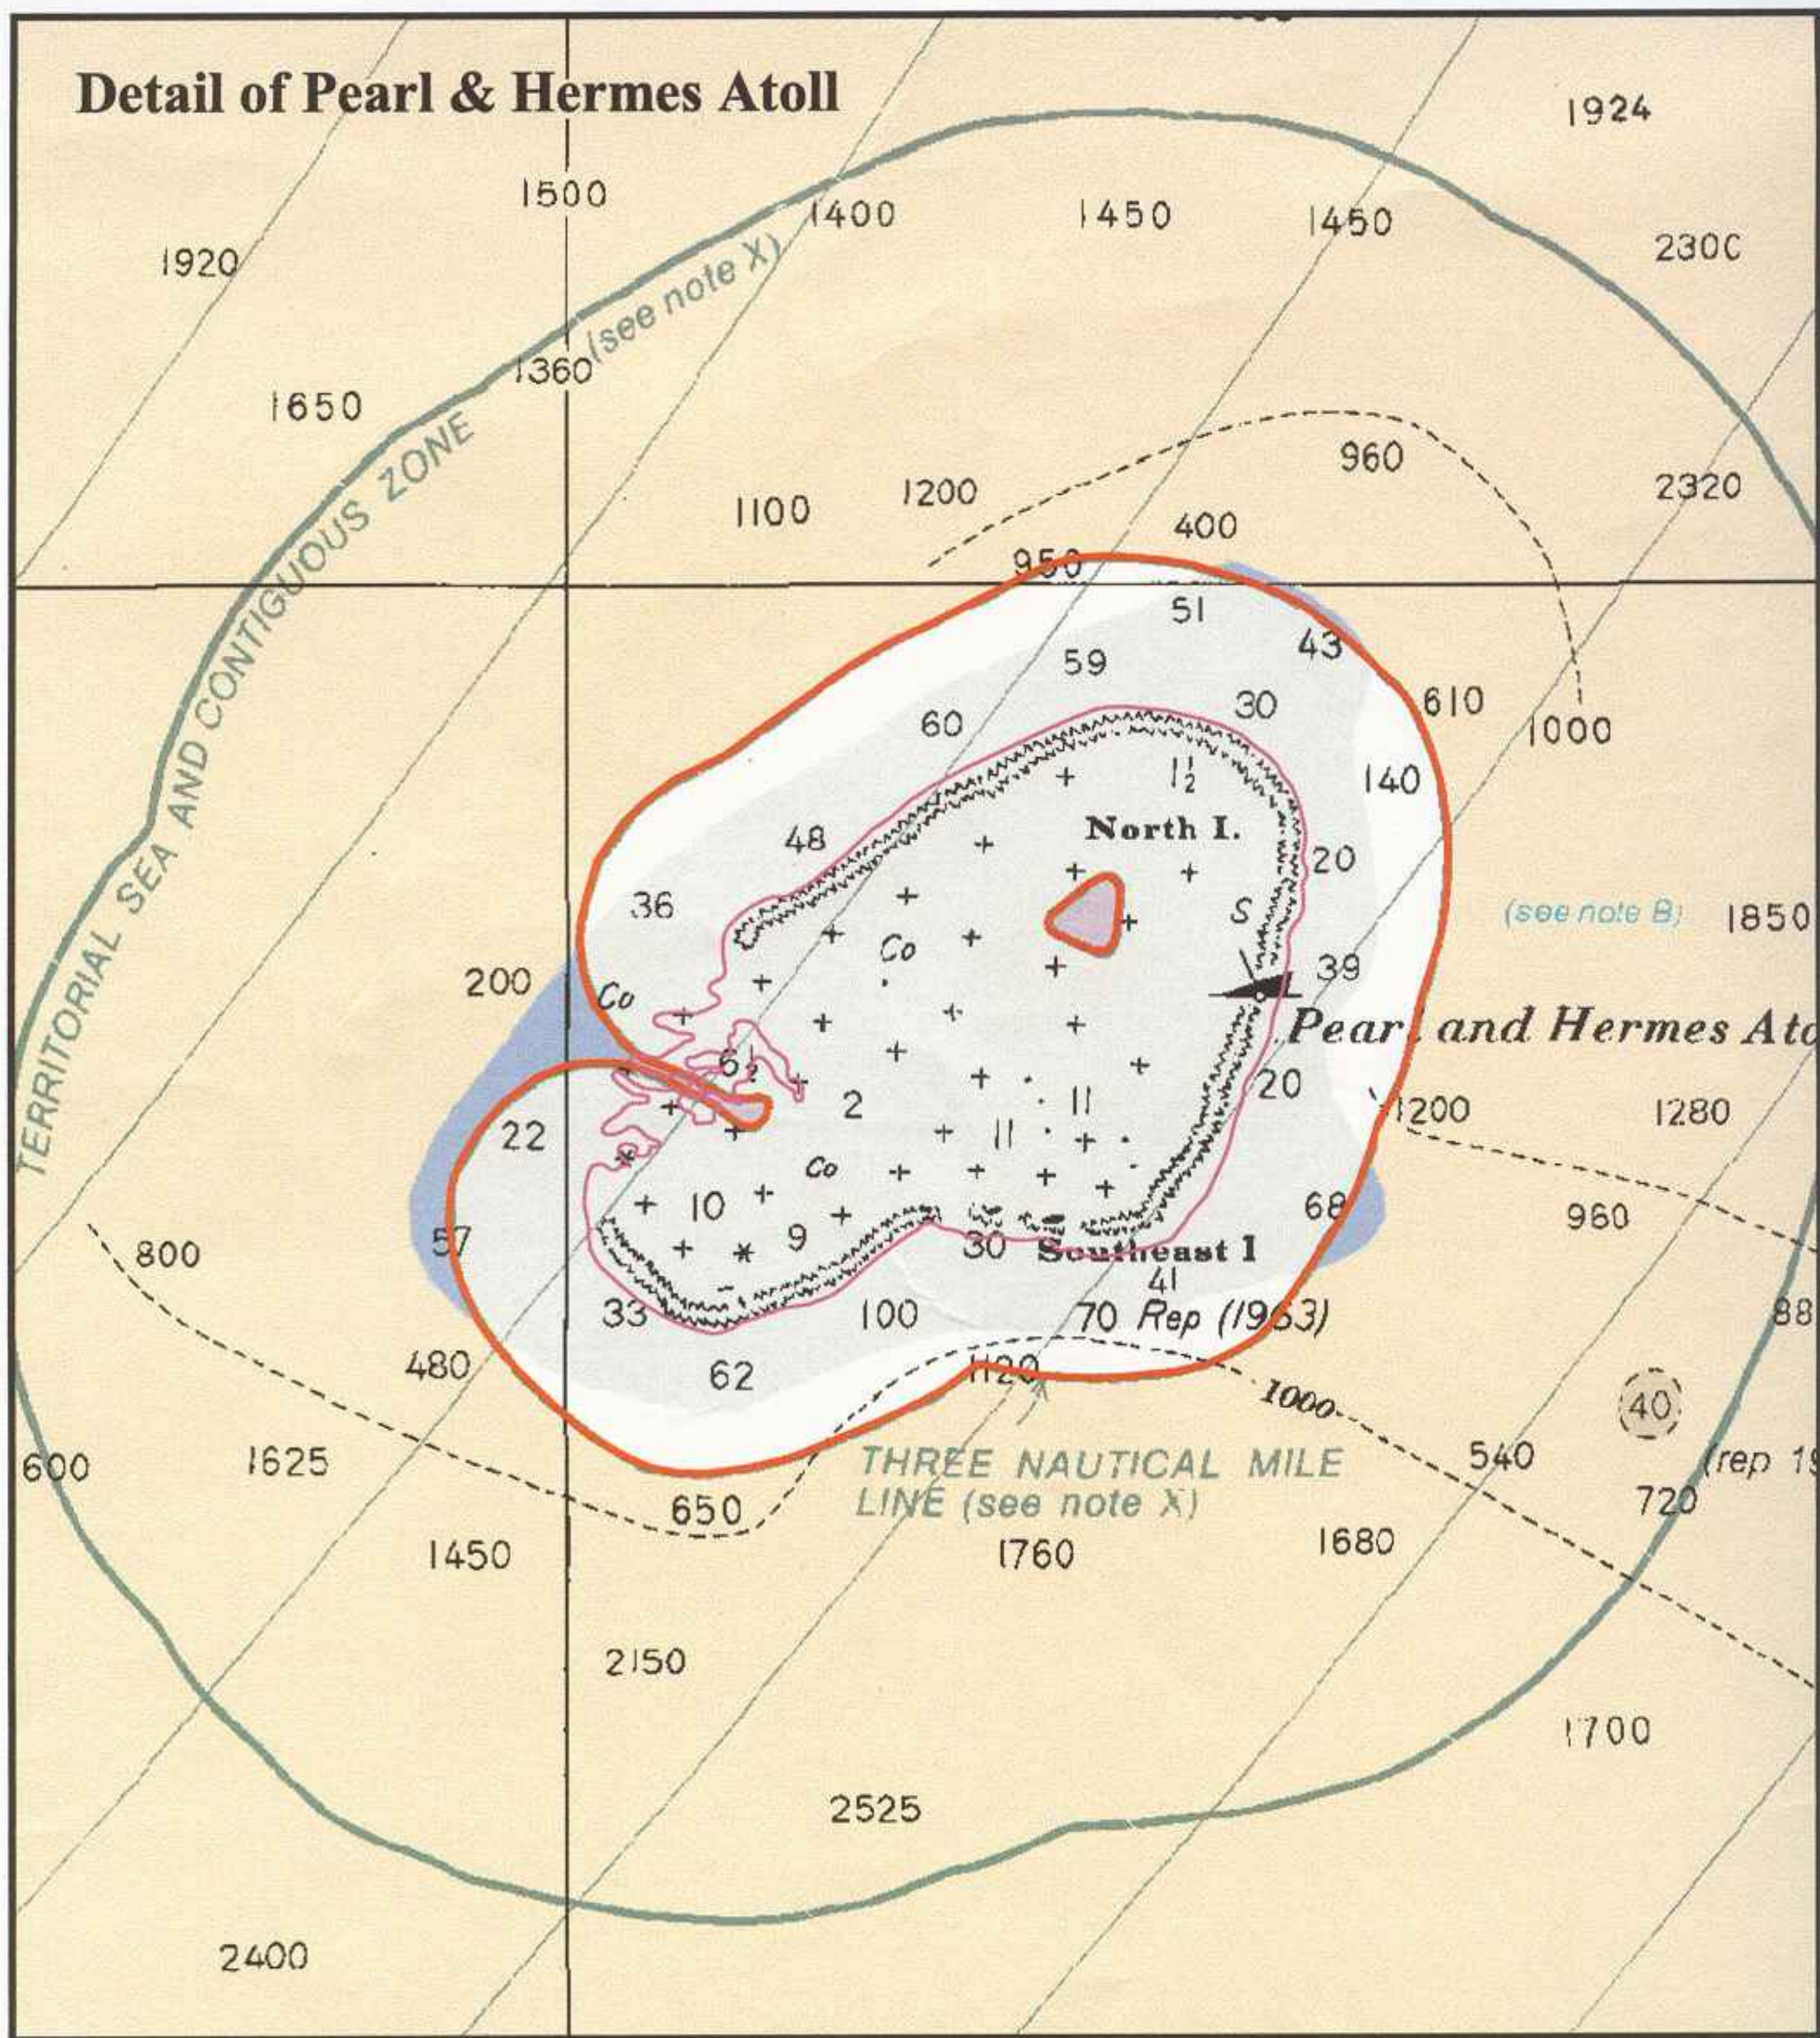

Detail of Pearl & Hermes Atoll

Scale = 1:400,000

Kilometers

Nautical Miles