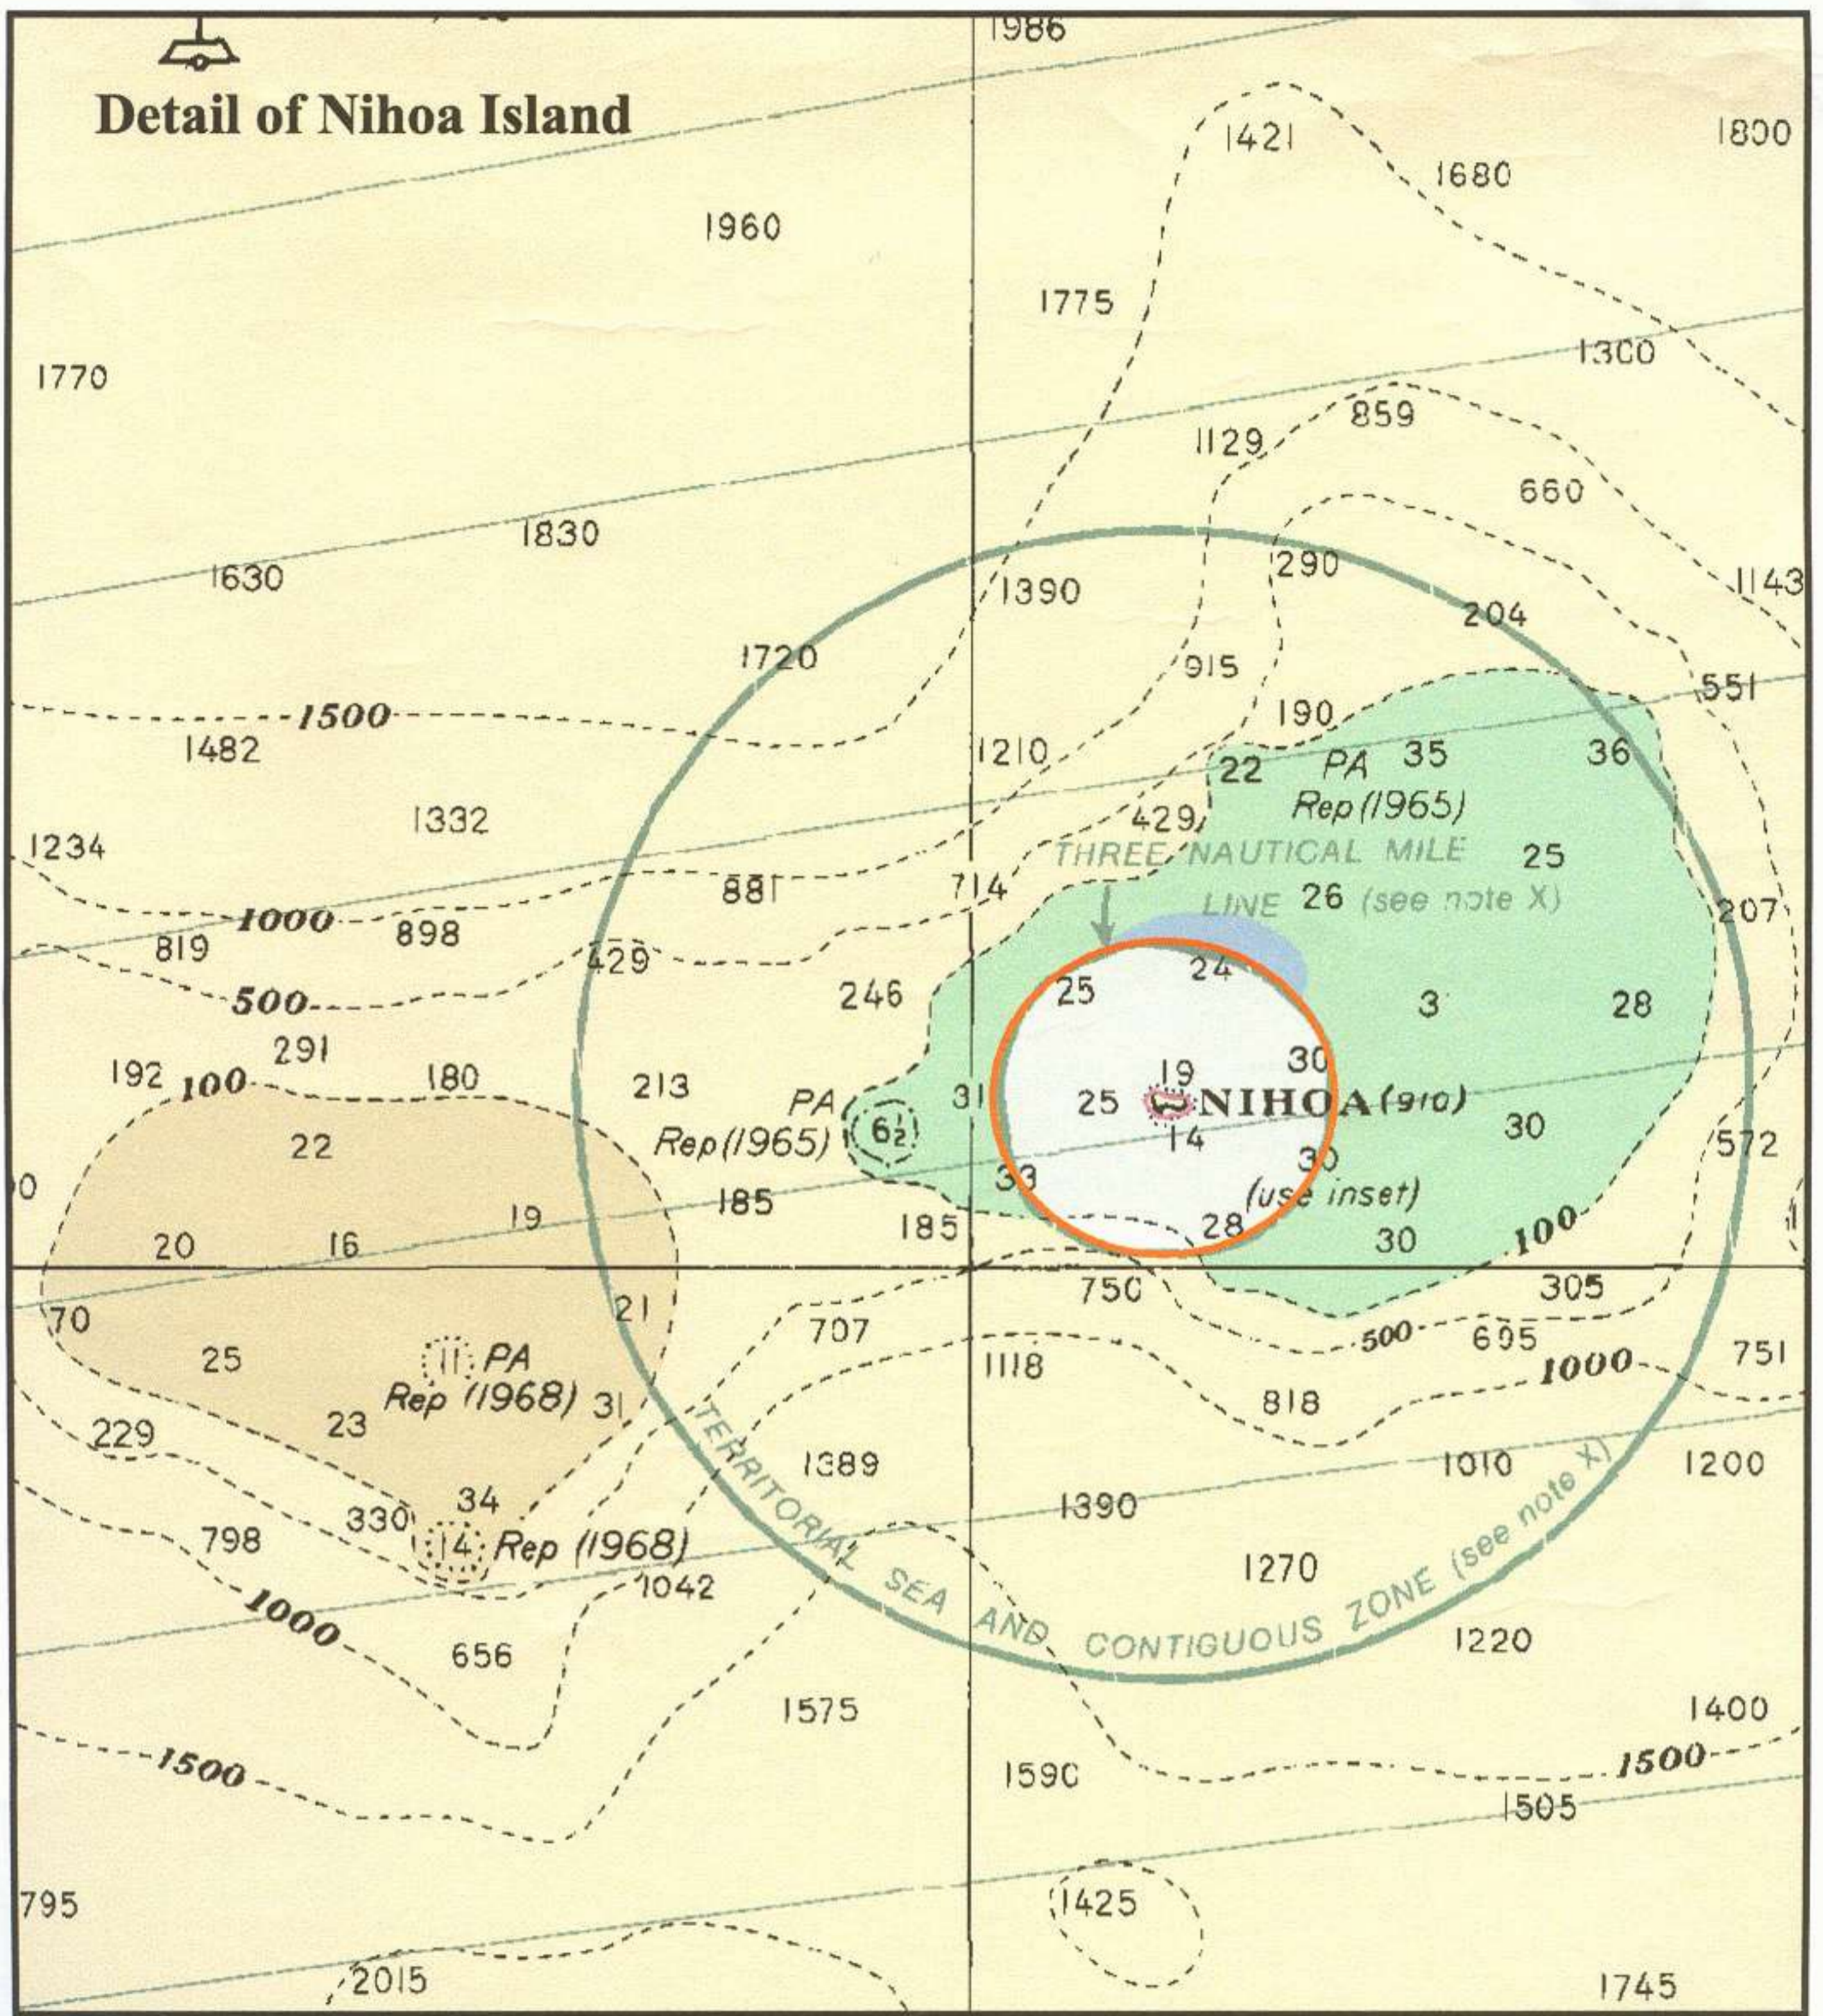

Detail of Nihoa Island

Scale = 1:400,000

Kilometers

Nautical Miles