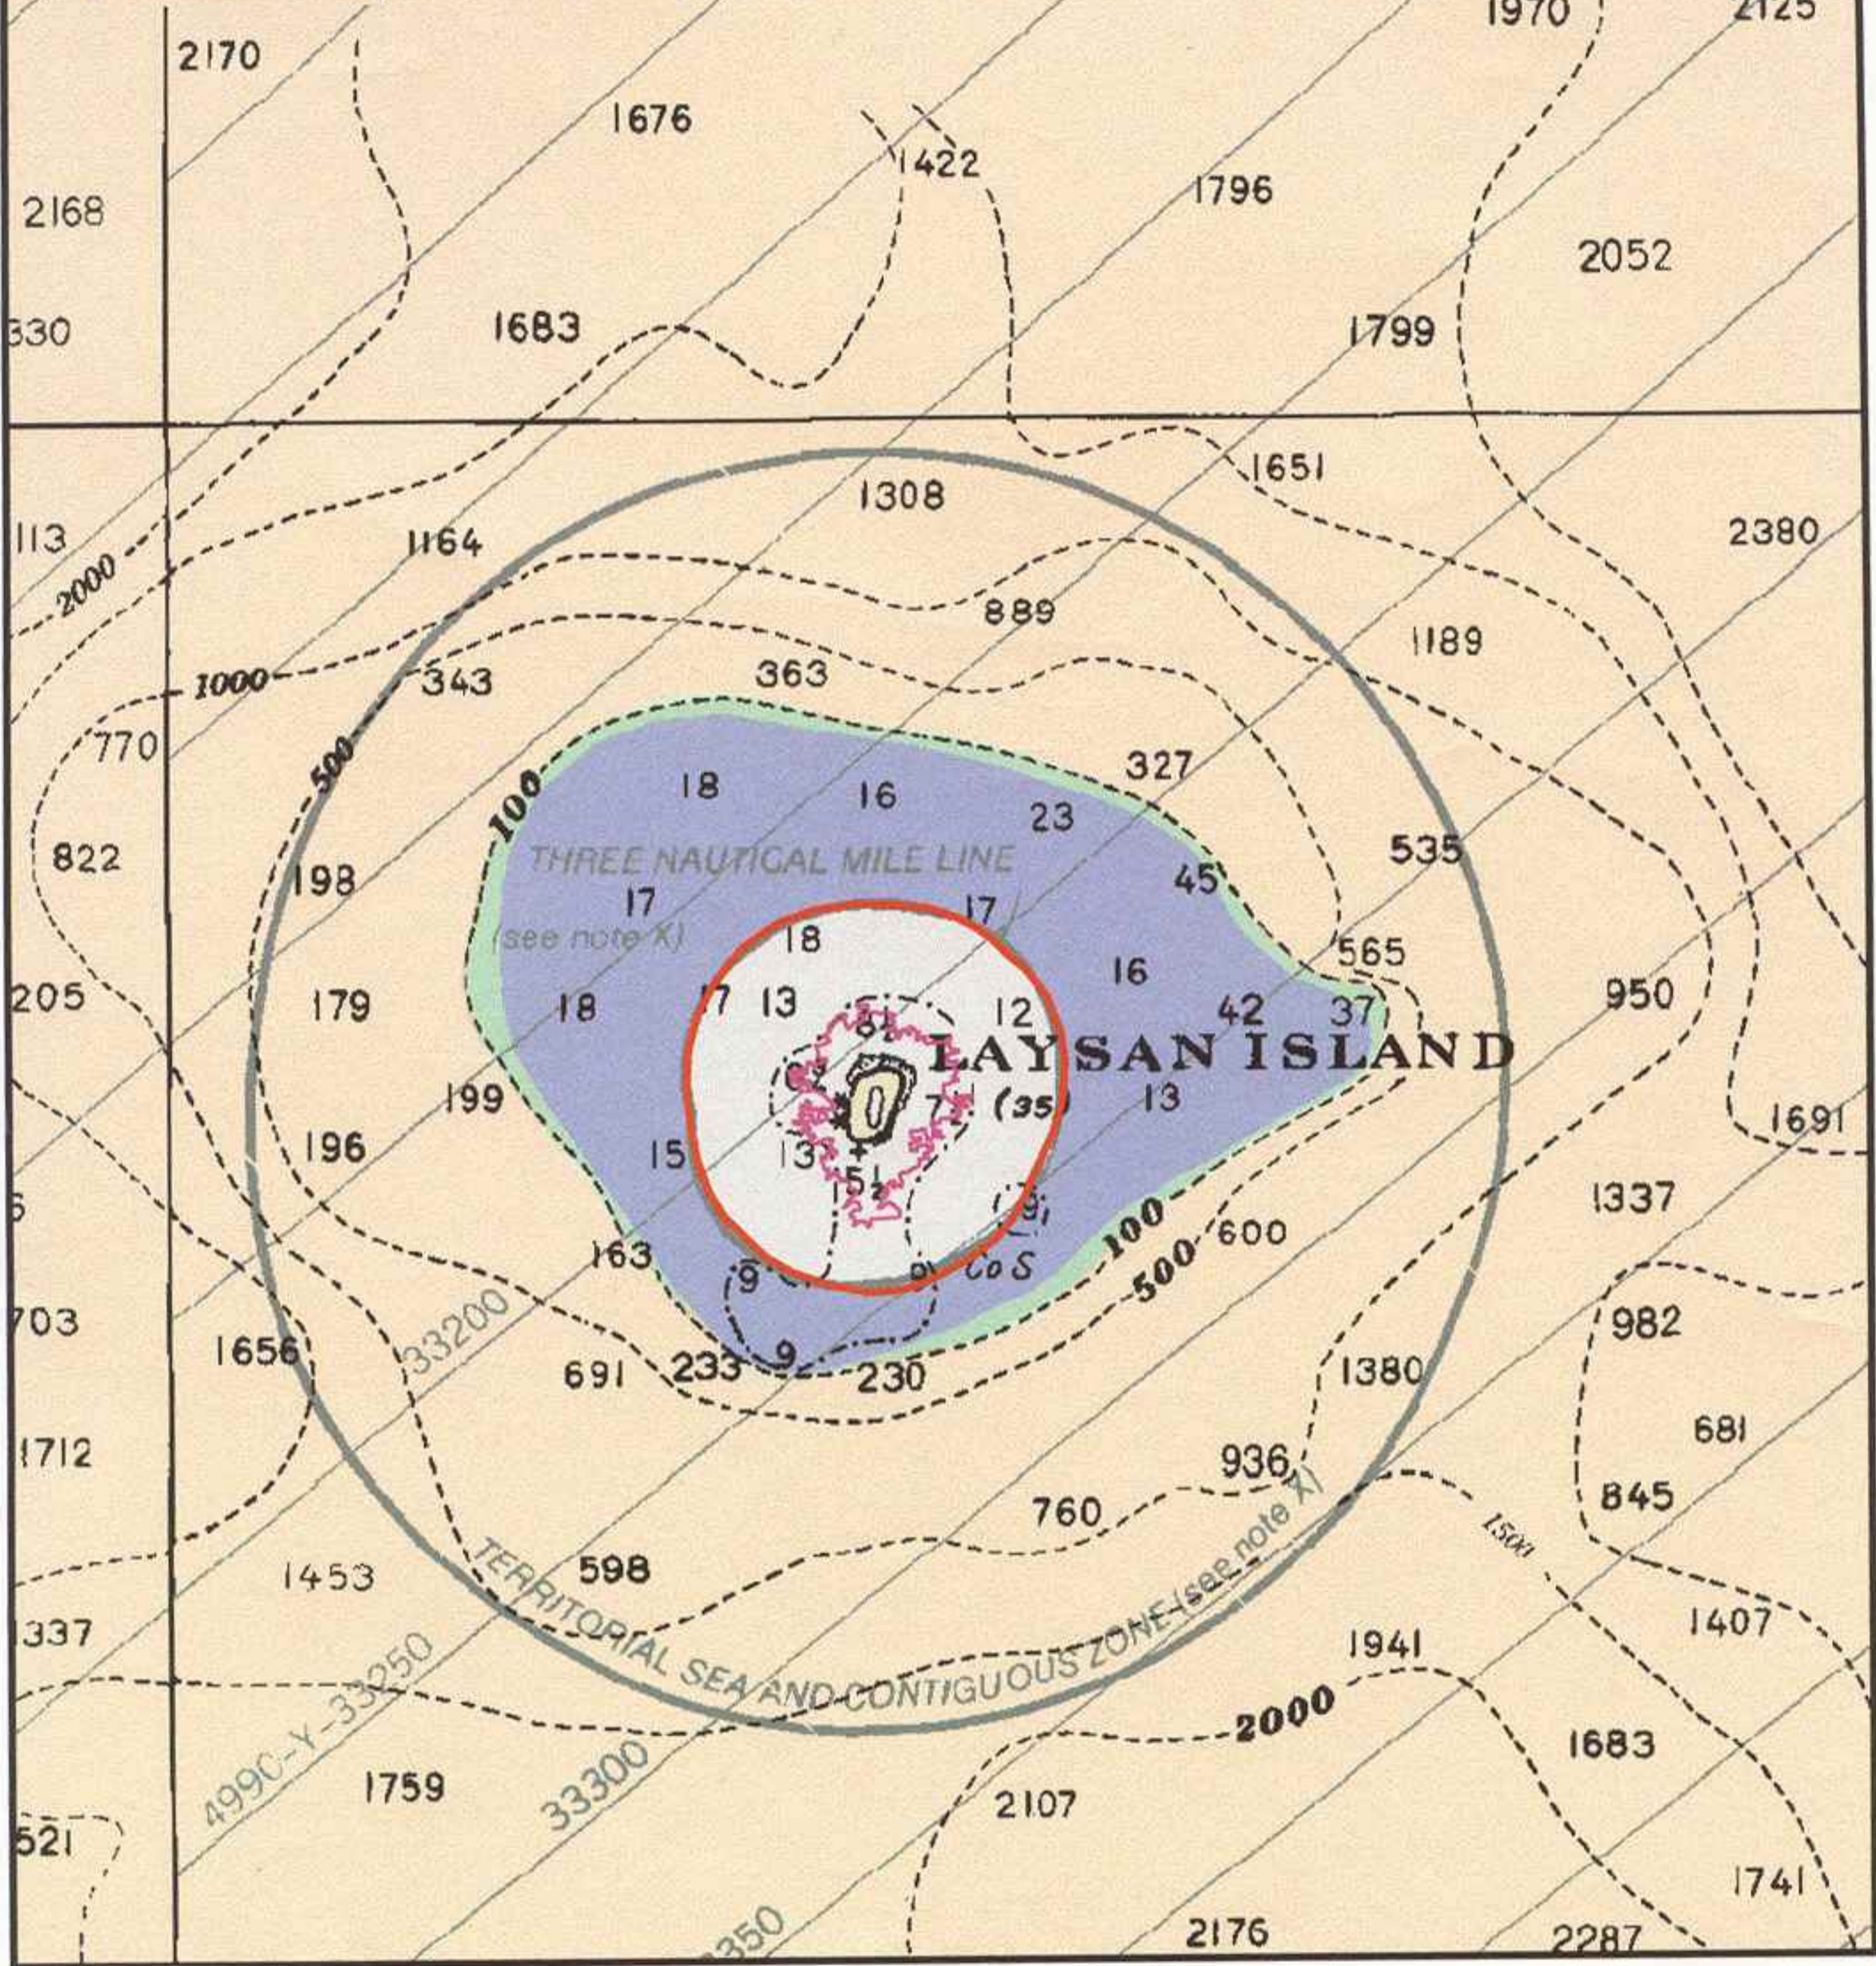

221 Detail of Laysan Island

Scale = 1:400,000

Kilometers

Nautical Miles