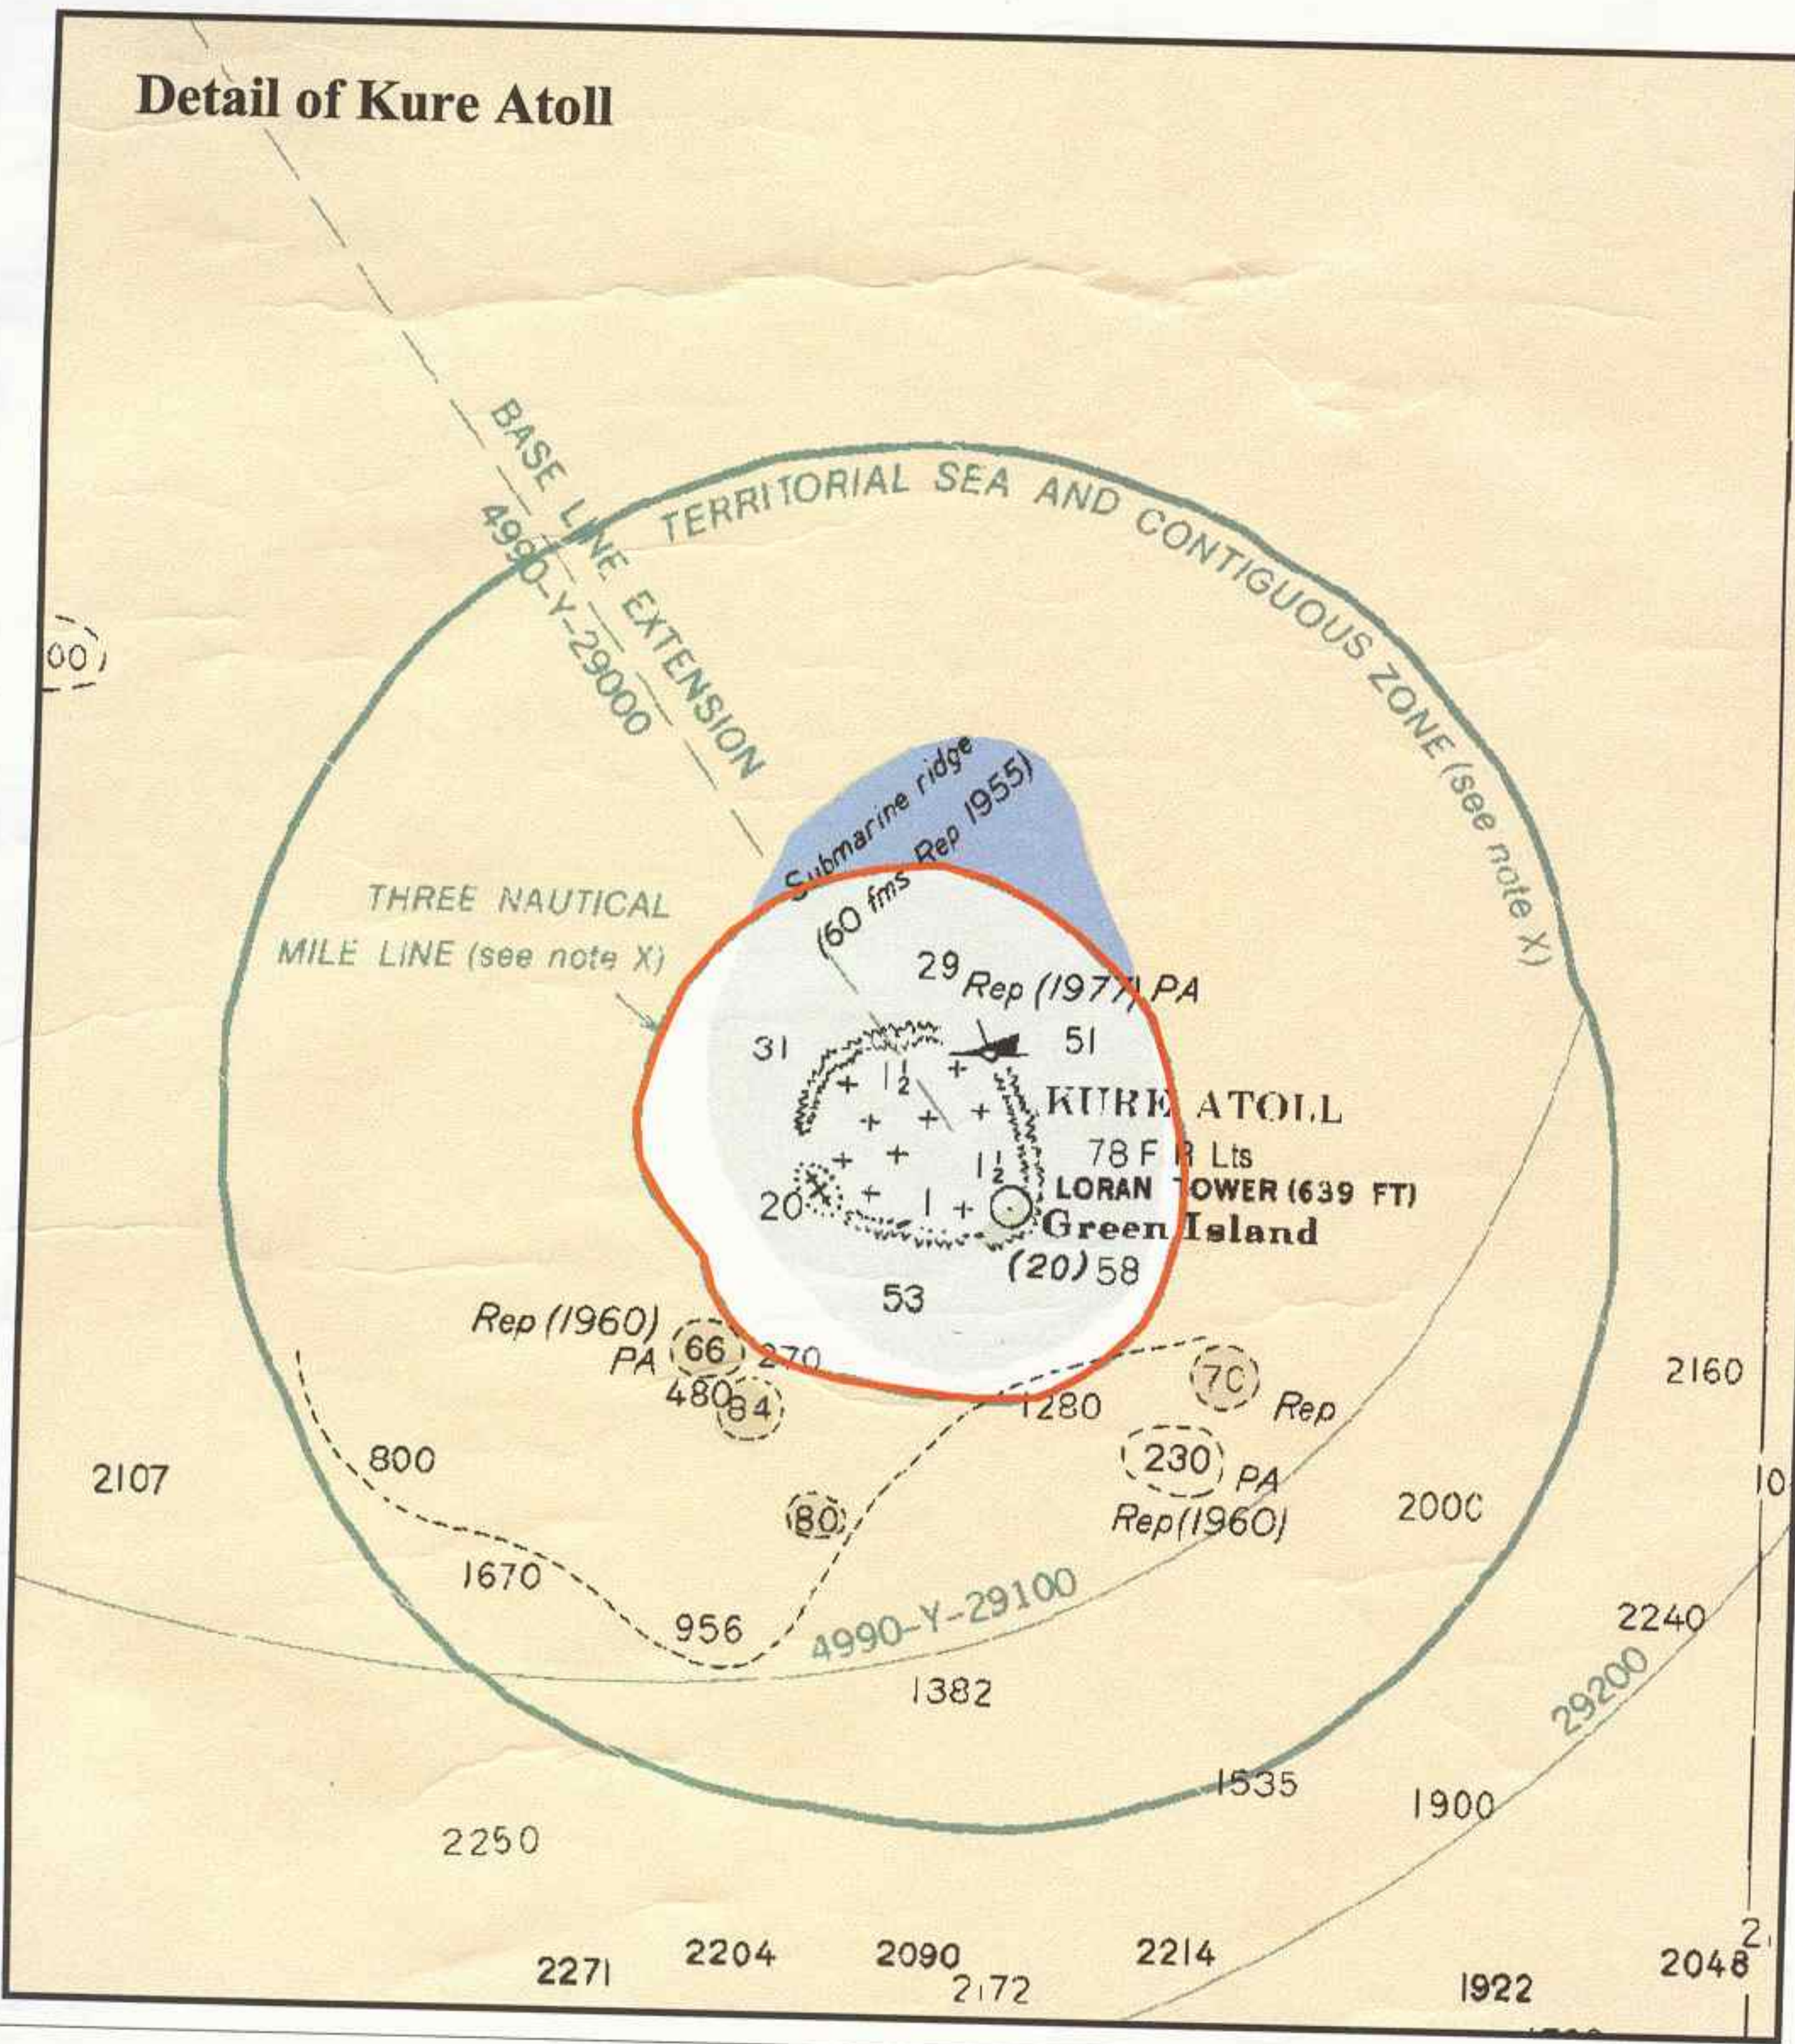

# Detail of Kure Atoll

Scale = 1:400,000

Nautical Miles