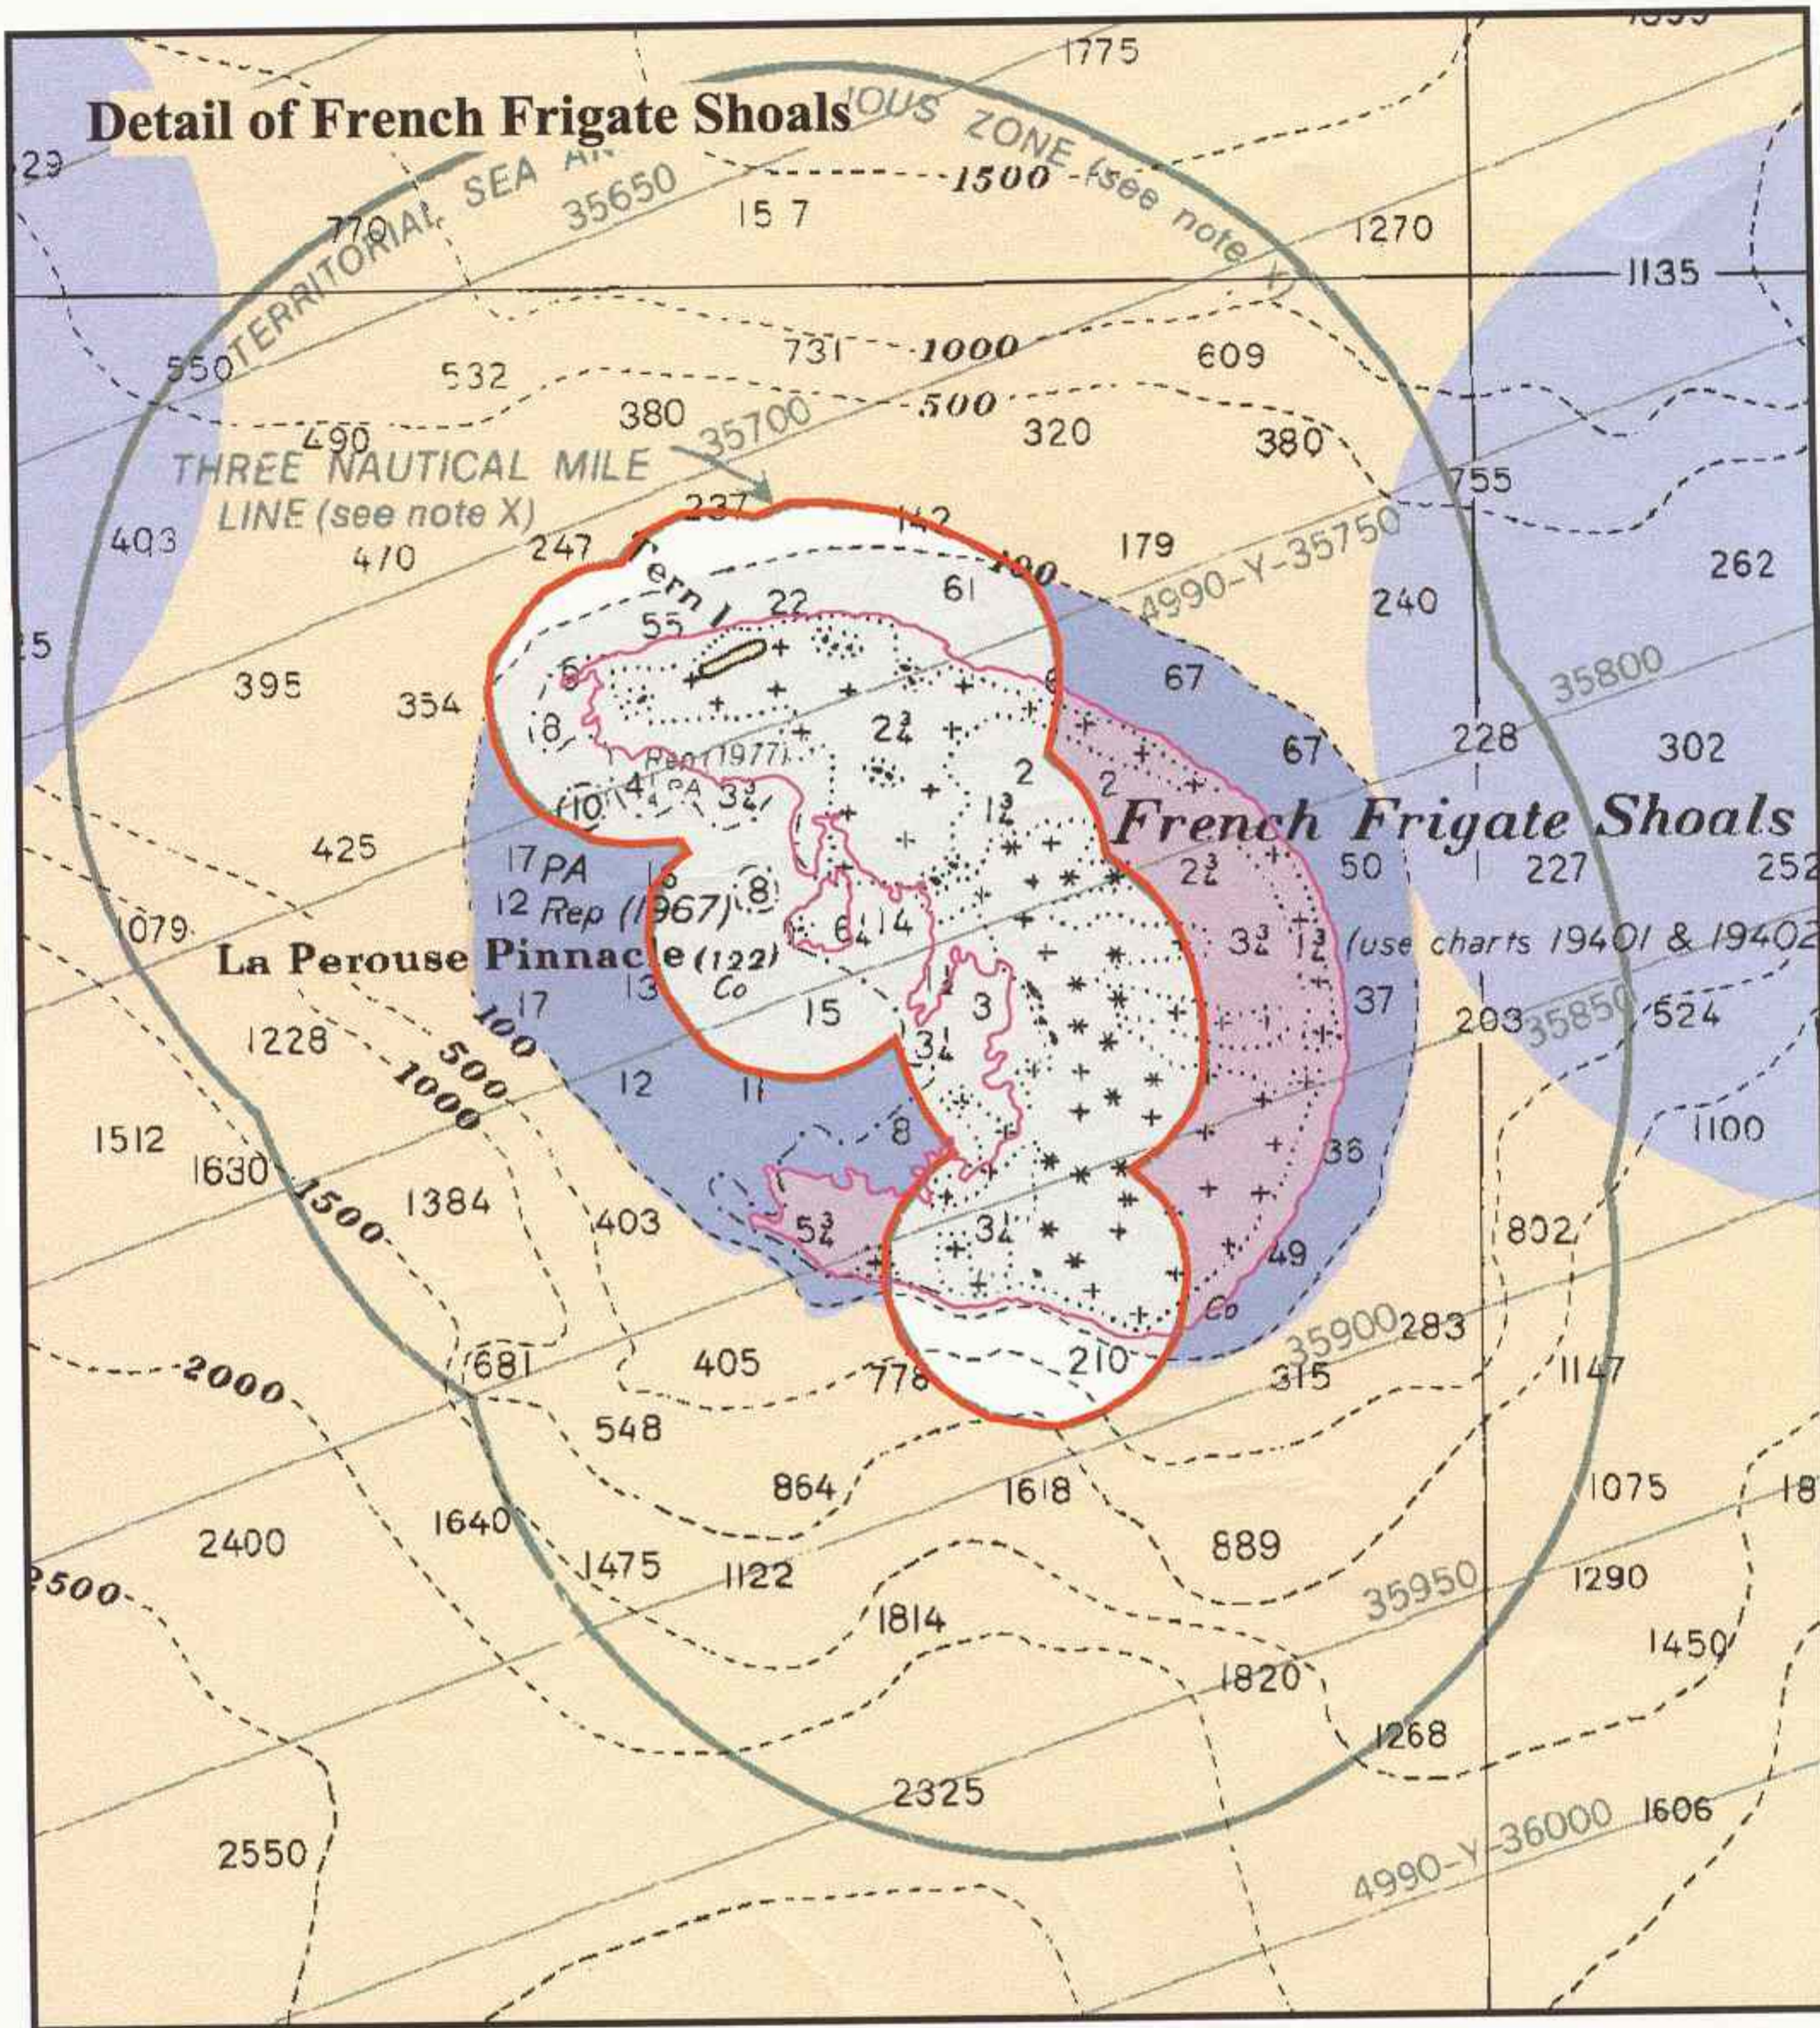

# Detail of French Frigate Shoals

Scale = 1:400,000

Kilometers

Nautical Miles